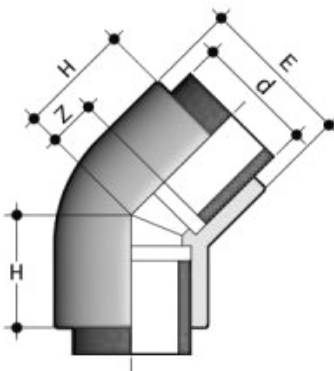

Gomito 45° PVDF

Estremità femmina per saldatura a tasca
Codice: DHIF

PVDF elbow 45°

Female sockets fusion
Code: DHIF

d (mm)	E (mm)	H (mm)	Z (mm)	PN (bar)	Peso Weight (gr)
20	27,5	21,5	7,0	16	24
25	33,0	25,0	9,0	16	37
32	41,5	29,5	11,5	16	63
40	51,0	36,5	16,0	16	110
50	62,5	42,5	19,0	16	202
63	78,5	52,0	24,5	16	337
75	88,0	61,0	30,0	16	395
90	105,0	72,5	37,0	16	645
110	127,0	87,0	45,5	16	1095