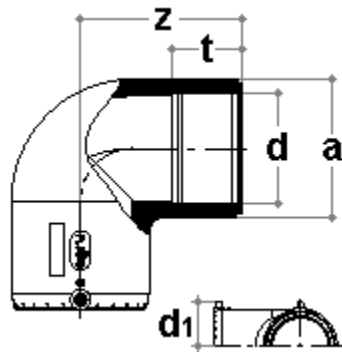

Gomito 90° elettrico PE 100

PE 100 electric elbow 90°

d (mm)	Dettagli <i>Detail</i>	z (mm)	a (mm)	d₁ (mm)	t (mm)	Peso <i>Weight</i> (Kg)
20	SDR 11/9/7,4	58	30	37,0	37,0	0,05
25	SDR 11/9/7,4	61	35	40,0	40,0	0,06
32	SDR 11/9/7,4	65	42	44,0	44,0	0,08
40	SDR 17/13,6/11/9/7,4	75	53	49,0	49,0	0,14
50	SDR 17/13,6/11/9/7,4	85	67	53,0	55,0	0,24
63	SDR 17/13,6/11/9/7,4	100	83	60,0	63,0	0,40
75	SDR 17/13,6/11/9/7,4	115	97	66,0	70,0	0,61
90	SDR 17/13,6/11/9/7,4	147	114	72,5	71,0	1,10
110	SDR 17/13,6/11/9/7,4	164	140	82,5	72,0	1,82
125	SDR 17/13,6/11/9/7,4	164	161	90,0	86,0	2,35
160	SDR 17/13,6/11/9/7,4	222	200	107,5	86,0	4,70
225	SDR 26/17/13,6/11/9/7,4	270	276	142,5	113,0	10,20

Gas S8 – S5
Acqua PN 10, 16, 25
PE 100 nero

*Gas S8 – S5
Water PN 10, 16, 25
PE 100 black*