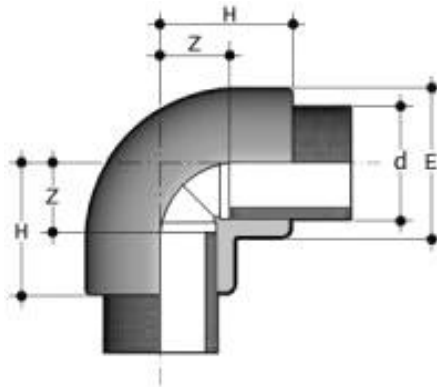

Gomito 90° PVDF

Estremità femmina per saldatura a tasca
Codice: DGIF

PVDF elbow 90°
Female sockets fusion
Code: DGIF

d (mm)	E (mm)	H (mm)	Z (mm)	PN (bar)	Peso Weight (gr)
16	21,5	23,0	10,0	16	14
20	27,5	27,0	12,5	16	28
25	33,0	31,5	15,5	16	43
32	41,5	36,5	18,5	16	65
40	51,5	43,0	22,5	16	125
50	62,5	50,5	27,0	16	195
63	77,0	61,0	33,5	16	340
75	92,0	73,0	42,0	16	575
90	109,5	83,0	47,0	16	850
110	133,0	99,0	57,5	16	1470